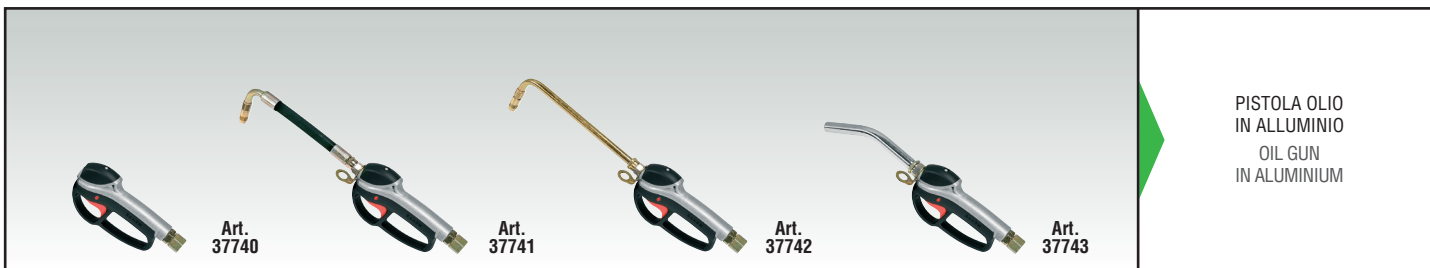

VISTA ESPLOSA - EXPLODED VIEW

tutti i diritti riservati - all rights reserved

GUIDA RICAMBI - SPARE PARTS GUIDE

KIT RICAMBI
OGNI KIT SOTTO RIPORTATO COMPRENDE I RICAMBI EVIDENZIATI CON LO STESSO COLORE E LE RELATIVE GUARNIZIONI. QUESTI RICAMBI NON SONO FORNIBILI SEPARATAMENTE TRANNE QUELLI CODIFICATI.

SPARE PARTS KITS
EACH KIT SHOWN WITH THE SAME COLOR INCLUDES ALSO THE GASKETS. THE SPARE PARTS INCLUDED IN THE KIT CAN'T BE SUPPLIED SEPARATELY EXCEPT THOSE SHOWN WITH A PROPER CODE.

CODICE CODE	DESCRIZIONE DESCRIPTION	Q. TÀ QTY
KR3716	VALVOLA PISTOLA 3/8" OIL GUN VALVE 3/8"	1
KR3727	LEVA E PULSANTE PISTOLA OLIO OIL GUN LEVER AND LOCKING BUTTON	1

ELENCO RICAMBI FORNIBILI SINGOLARMENTE
LIST OF SPARE PARTS WHICH CAN BE SUPPLIED SEPARATELY

CODICE CODE	DESCRIZIONE DESCRIPTION	Q. TÀ QTY
37740	IMPUGNATURA IN LEGA DI ALLUMINIO GRIP IN ALUMINIUM ALLOY	1
38010	TERMINALE FLESSIBILE (Art. 37741) FLEXIBLE TERMINAL (Art. 37741)	1
38011	TERMINALE RIGIDO (Art. 37742) RIGID TERMINAL (Art. 37742)	1
38012	TERMINALE ALTA PORTATA (Art. 37743) HIGH DELIVERY RIGID TERMINAL (Art. 37743)	1
38016	UGELLO SALVAGOCCE SEMIAUTOMATICO SEMIAUTOMATIC DRIP-CATCHER NOZZLE	1
38062	SNODO GIREVOLE SWIVEL JOINT	1
KC352	FILTRO PISTOLA 3/8" FILTER GUN 3/8"	1

Art. KR3753 **KIT GUARNIZIONI COMPLETO**
COMPOSTO DALLE GUARNIZIONI SOTTO ELENCAE
JOINTS GASKETS LIST
INCLUDING ALL THE GASKETS SHOWN HERE UNDER

CODICE CODE	DESCRIZIONE DESCRIPTION	Q. TÀ QTY
B132	SPILLO VALVOLA VALVE PIN	1
H093	O-RING 2050 "VITON" O-RING 2050 "VITON"	1
H229	O-RING 106 "VITON" O-RING 106 "VITON"	3
H230	O-RING 2025 "VITON 90SH" O-RING 2025 "VITON 90SH"	1
H231	O-RING 2056 "VITON" O-RING 2056 "VITON"	1
H457	O-RING 123 "VITON" O-RING 123 "VITON"	1
H515	O-RING 2043 "VITON" O-RING 2043 "VITON"	2
H518	O-RING 2068 "VITON" O-RING 2068 "VITON"	1
KC352	FILTRO PISTOLA 3/8" FILTER GUN 3/8"	1

Art. KS3783 **SET RICAMBI CONSIGLIATI**
AI PUNTI VENDITA E ASSISTENZA, COMPOSTO DAI RICAMBI SOTTO ELENCAE
SPARE PARTS KIT ADVISED
TO THE REPAIR CENTERS. THIS KIT INCLUDES ALL THE SPARE PARTS SHOWN HERE UNDER

CODICE CODE	DESCRIZIONE DESCRIPTION	Q. TÀ QTY
KR3716	VALVOLA PISTOLA OIL GUN VALVE	1
KR3753	KIT GUARNIZIONI COMPLETO COMPLETE GASKETS KIT	1