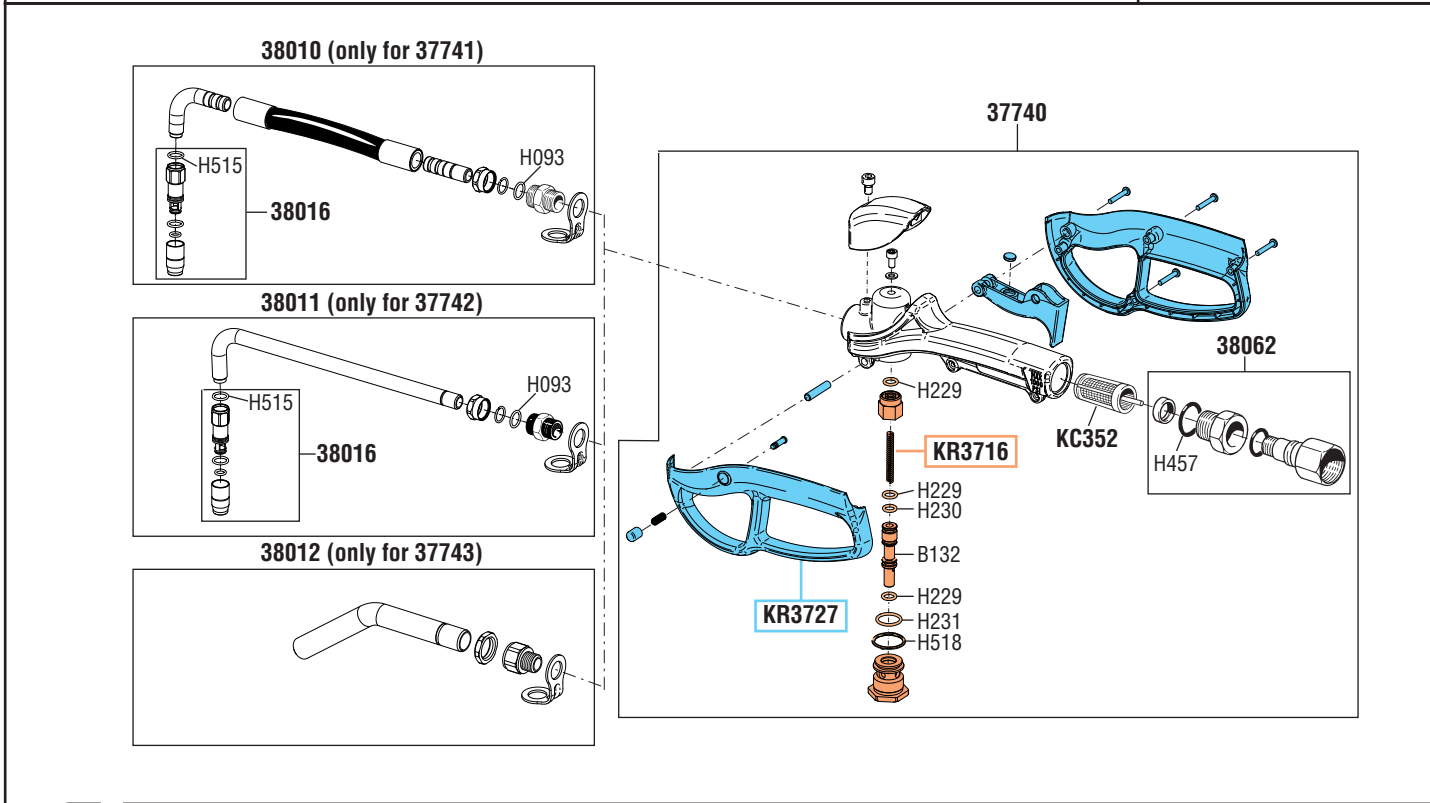

VISTA ESPLOSA - EXPLODED VIEW

tutti i diritti riservati - all rights reserved

GUIDA RICAMBI - SPARE PARTS GUIDE

KIT RICAMBI
OGNI KIT SOTTO RIPORTATO COMPRENDE I RICAMBI EVIDENZIATI CON LO STESSO COLORE E LE RELATIVE GUARNIZIONI. QUESTI RICAMBI NON SONO FORNIBILI SEPARATAMENTE TRANNE QUELLI CODIFICATI.

SPARE PARTS KITS
EACH KIT SHOWN WITH THE SAME COLOR INCLUDES ALSO THE GASKETS. THE SPARE PARTS INCLUDED IN THE KIT CAN'T BE SUPPLIED SEPARATELY EXCEPT THOSE SHOWN WITH A PROPER CODE.

CODICE CODE	DESCRIZIONE DESCRIPTION	Q. TÀ QTY
KR3716	VALVOLA PISTOLA 3/8" OIL GUN VALVE 3/8"	1
KR3727	LEVA E PULSANTE PISTOLA OLIO OIL GUN LEVER AND LOCKING BUTTON	1

ELENCO RICAMBI FORNIBILI SINGOLARMENTE
LIST OF SPARE PARTS WHICH CAN BE SUPPLIED SEPARATELY

CODICE CODE	DESCRIZIONE DESCRIPTION	Q. TÀ QTY
37740	IMPUGNATURA IN LEGA DI ALLUMINIO GRIP IN ALUMINIUM ALLOY	1
38010	TERMINALE FLESSIBILE (Art. 37741) FLEXIBLE TERMINAL (Art. 37741)	1
38011	TERMINALE RIGIDO (Art. 37742) RIGID TERMINAL (Art. 37742)	1
38012	TERMINALE ALTA PORTATA (Art. 37743) HIGH DELIVERY RIGID TERMINAL (Art. 37743)	1
38016	UGELLO SALVAGOCCE SEMIAUTOMATICO SEMIAUTOMATIC DRIP-CATCHER NOZZLE	1
38062	SNODO GIREVOLE SWIVEL JOINT	1
KC352	FILTRO PISTOLA 3/8" FILTER GUN 3/8"	1

Art. KR3753 **KIT GUARNIZIONI COMPLETO**
COMPOSTO DALLE GUARNIZIONI SOTTO ELENCAE
JOINTS GASKETS LIST
INCLUDING ALL THE GASKETS SHOWN HERE UNDER

CODICE CODE	DESCRIZIONE DESCRIPTION	Q. TÀ QTY
B132	SPILLO VALVOLA VALVE PIN	1
H093	O-RING 2050 "VITON" O-RING 2050 "VITON"	1
H229	O-RING 106 "VITON" O-RING 106 "VITON"	3
H230	O-RING 2025 "VITON 90SH" O-RING 2025 "VITON 90SH"	1
H231	O-RING 2056 "VITON" O-RING 2056 "VITON"	1
H457	O-RING 123 "VITON" O-RING 123 "VITON"	1
H515	O-RING 2043 "VITON" O-RING 2043 "VITON"	2
H518	O-RING 2068 "VITON" O-RING 2068 "VITON"	1
KC352	FILTRO PISTOLA 3/8" FILTER GUN 3/8"	1

Art. KS3783 **SET RICAMBI CONSIGLIATI**
AI PUNTI VENDITA E ASSISTENZA, COMPOSTO DAI RICAMBI SOTTO ELENCAE
SPARE PARTS KIT ADVISED
TO THE REPAIR CENTERS. THIS KIT INCLUDES ALL THE SPARE PARTS SHOWN HERE UNDER

CODICE CODE	DESCRIZIONE DESCRIPTION	Q. TÀ QTY
KR3716	VALVOLA PISTOLA OIL GUN VALVE	1
KR3753	KIT GUARNIZIONI COMPLETO COMPLETE GASKETS KIT	1